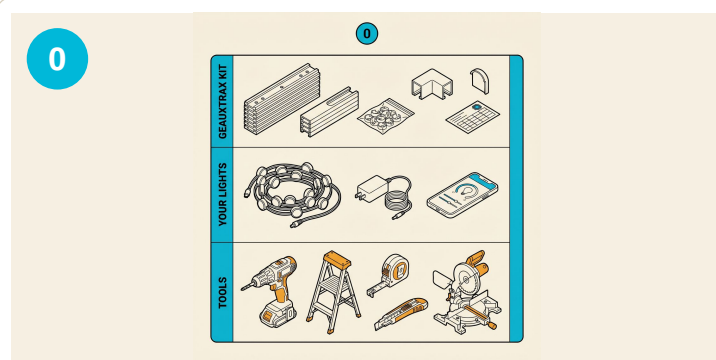

Install Guide

A weekend project, not a contractor project.

Nine illustrated steps. Two days. One drill.

Pin this on the wall, bring it up the ladder, finish the install.

Track only. Govee® lights, power supply, controller, and Govee Home app are sold separately by Govee.

Watch + read online

geauxtrax.com/install

9 panels · ~9 min read · Free updates

What you need
GeauxTrax kit + your Govee lights + a few tools.

Track only. Lights sold separately by Govee.

Unbox the track
Base strips, PETG covers, end caps, spec sheet.

Track only. Lights sold separately by Govee.

Measure and mark
Snap a chalk line 1" below the drip edge. Mark every screw.

Track only. Lights sold separately by Govee.

Mount the Screen Tight base
Drive screws through the pre-punched slots in the base strip.

Track only. Lights sold separately by Govee.

Seat pucks into the cover
Press each Govee puck into a circular cutout in the PETG cover, lens down.

Track only. Lights sold separately by Govee.

Snap the cover onto the base
Press the loaded PETG cover down onto the base. It locks over the centered ridge.