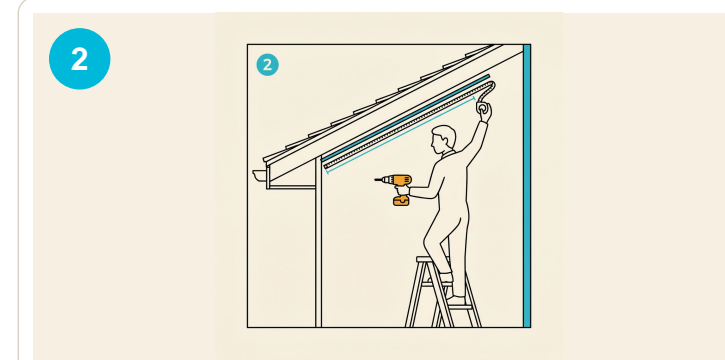

Install Guide

A weekend project, not a contractor project.

Nine illustrated steps. Two days. One drill.

Pin this on the wall, bring it up the ladder, finish the install.

Track only. Govee® lights, power supply, controller, and Govee Home app are sold separately by Govee.

Watch + read online

geauxtrax.com/install

9 panels · ~9 min read · Free updates

What you need
GeauxTrax kit + your Govee lights + a few tools.

Track only. Lights sold separately by Govee.

Unbox the track
Base strips, PETG covers, end caps, spec sheet.

Track only. Lights sold separately by Govee.

Measure and mark
Snap a chalk line 1" below the drip edge. Mark every screw.

Track only. Lights sold separately by Govee.

Mount the Screen Tight base
Drive screws through the pre-punched slots in the base strip.

Track only. Lights sold separately by Govee.

Seat pucks into the cover
Press each Govee puck into a circular cutout in the PETG cover, lens down.

Track only. Lights sold separately by Govee.

Snap the cover onto the base
Press the loaded PETG cover down onto the base. It locks over the centered ridge.