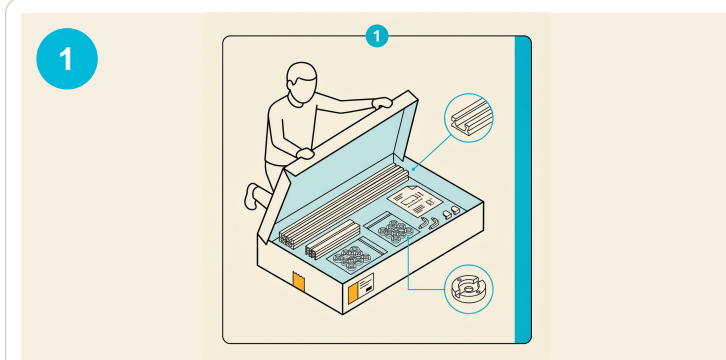

Install Guide

A weekend project, not a contractor project.

Nine illustrated steps. Two days. One drill.

Pin this on the wall, bring it up the ladder, finish the install.

Track only. Govee® lights, power supply, controller, and Govee Home app are sold separately by Govee.

Watch + read online

geauxtrax.com/install

9 panels · ~9 min read · Free updates

What you need
GeauxTrax kit + your Govee lights + a few tools.

Track only. Lights sold separately by Govee.

Unbox the track
Base strips, PETG covers, end caps, spec sheet.

Track only. Lights sold separately by Govee.

Measure and mark
Snap a chalk line 1" below the drip edge. Mark every screw.

Track only. Lights sold separately by Govee.

Mount the Screen Tight base
Drive screws through the pre-punched slots in the base strip.

Track only. Lights sold separately by Govee.

Seat pucks into the cover
Press each Govee puck into a circular cutout in the PETG cover, lens down.

Track only. Lights sold separately by Govee.

Snap the cover onto the base
Press the loaded PETG cover down onto the base. It locks over the centered ridge.