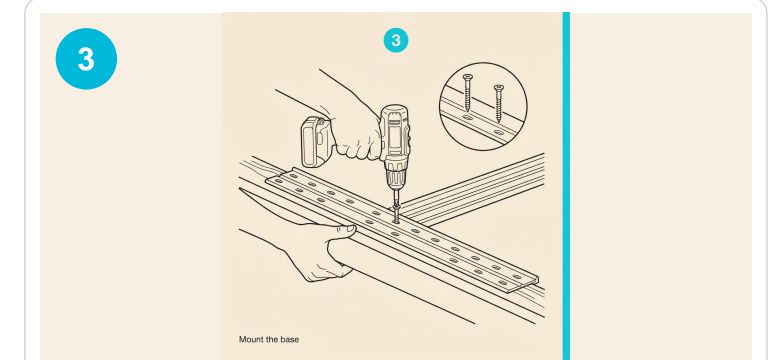

Watch + read online

geauxtrax.com/install

9 panels · ~9 min read · Free updates

What you need
GeauxTrax kit + your Govee lights + a few tools.

Track only. Lights sold separately by Govee.

Unbox the track
Base strips, PETG covers, end caps, spec sheet.

Track only. Lights sold separately by Govee.

Measure and mark
Snap a chalk line 1" below the drip edge. Mark every screw.

Track only. Lights sold separately by Govee.

Mount the Screen Tight base
Drive screws through the pre-punched slots in the base strip.

Track only. Lights sold separately by Govee.

Seat pucks into the cover
Press each Govee puck into a circular cutout in the PETG cover, lens down.

Track only. Lights sold separately by Govee.

Snap the cover onto the base
Press the loaded PETG cover down onto the base. It locks over the centered ridge.

Track only. Lights sold separately by Govee.

Cap the open ends
Snap a finishing end cap on every open run. Weather-tight.

Track only. Lights sold separately by Govee.

Plug in and pair
Plug the Govee adapter into a sheltered GFCI. Pair with the Govee app.