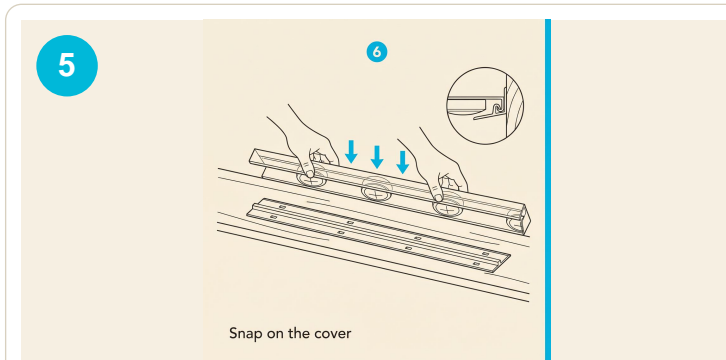

Track only. Lights sold separately by Govee.

Measure and mark
Snap a chalk line 1" below the drip edge. Mark every screw.

Track only. Lights sold separately by Govee.

Mount the Screen Tight base
Drive screws through the pre-punched slots in the base strip.

Track only. Lights sold separately by Govee.

Seat pucks into the cover
Press each Govee puck into a circular cutout in the PETG cover, lens down.

Track only. Lights sold separately by Govee.

Snap the cover onto the base
Press the loaded PETG cover down onto the base. It locks over the centered ridge.

Track only. Lights sold separately by Govee.

Cap the open ends
Snap a finishing end cap on every open run. Weather-tight.

Track only. Lights sold separately by Govee.

Plug in and pair
Plug the Govee adapter into a sheltered GFCI. Pair with the Govee app.