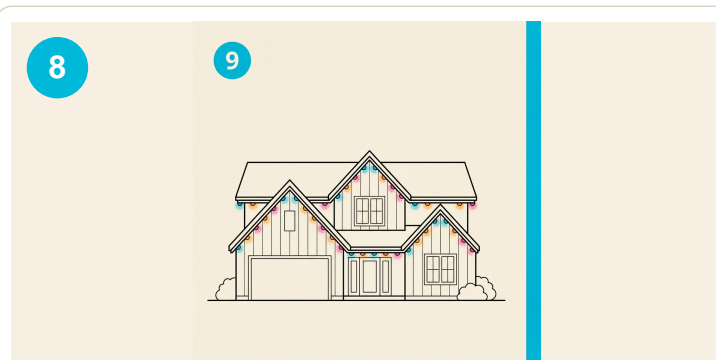

Track only. Lights sold separately by Govee.

Cap the open ends
Snap a finishing end cap on every open run. Weather-tight.

Track only. Lights sold separately by Govee.

Plug in and pair
Plug the Govee adapter into a sheltered GFCI. Pair with the Govee app.

Track only. Lights sold separately by Govee.

Finished install
Wires hidden. Track barely visible. Ready for the Govee app.

Track only. Lights sold separately by Govee.

Day vs. night
Day: clean trim. Night: the full multicolor show along the roofline.