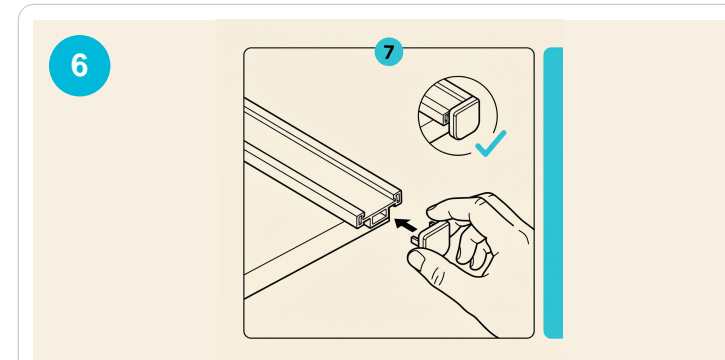

Track only. Lights sold separately by Govee.

Measure and mark
Snap a chalk line 1" below the drip edge. Mark every screw.

Track only. Lights sold separately by Govee.

Mount the Screen Tight base
Drive screws through the pre-punched slots in the base strip.

Track only. Lights sold separately by Govee.

Seat pucks into the cover
Press each Govee puck into a circular cutout in the PETG cover, lens down.

Track only. Lights sold separately by Govee.

Snap the cover onto the base
Press the loaded PETG cover down onto the base. It locks over the centered ridge.

Track only. Lights sold separately by Govee.

Cap the open ends
Snap a finishing end cap on every open run. Weather-tight.

Track only. Lights sold separately by Govee.

Plug in and pair
Plug the Govee adapter into a sheltered GFCI. Pair with the Govee app.

Track only. Lights sold separately by Govee.

Finished install
Wires hidden. Track barely visible. Ready for the Govee app.

Track only. Lights sold separately by Govee.

Day vs. night
Day: clean trim. Night: the full multicolor show along the roofline.