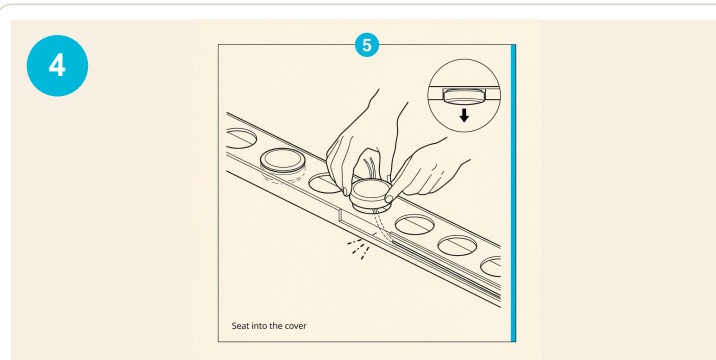

Track only. Lights sold separately by Govee.

Measure and mark
Snap a chalk line 1" below the drip edge. Mark every screw.

Track only. Lights sold separately by Govee.

Mount the Screen Tight base
Drive screws through the pre-punched slots in the base strip.

Track only. Lights sold separately by Govee.

Seat pucks into the cover
Press each Govee puck into a circular cutout in the PETG cover, lens down.

Track only. Lights sold separately by Govee.

Snap the cover onto the base
Press the loaded PETG cover down onto the base. It locks over the centered ridge.

Track only. Lights sold separately by Govee.

Cap the open ends
Snap a finishing end cap on every open run. Weather-tight.

Track only. Lights sold separately by Govee.

Plug in and pair
Plug the Govee adapter into a sheltered GFCI. Pair with the Govee app.