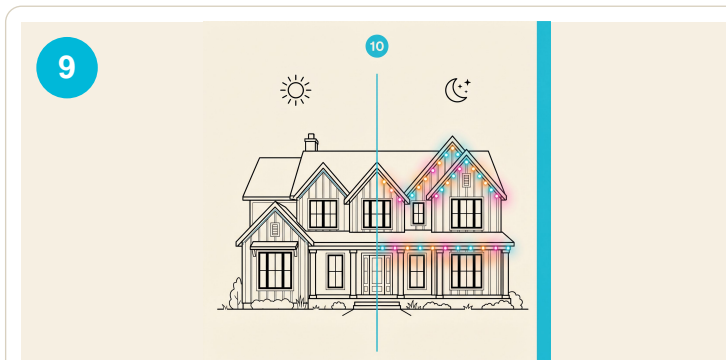

Track only. Lights sold separately by Govee.

Cap the open ends
Snap a finishing end cap on every open run. Weather-tight.

Track only. Lights sold separately by Govee.

Plug in and pair
Plug the Govee adapter into a sheltered GFCI. Pair with the Govee app.

Track only. Lights sold separately by Govee.

Finished install
Wires hidden. Track barely visible. Ready for the Govee app.

Track only. Lights sold separately by Govee.

Day vs. night
Day: clean trim. Night: the full multicolor show along the roofline.