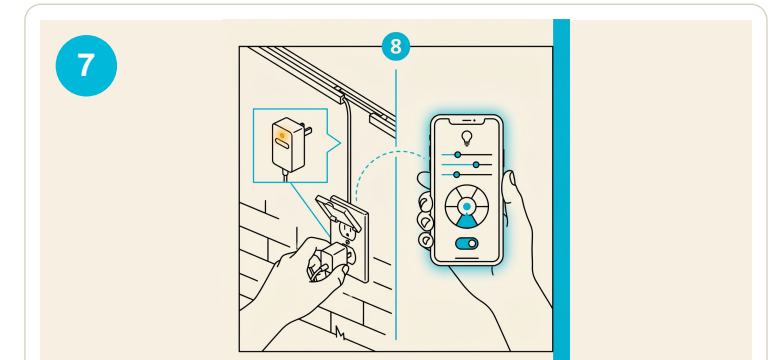

Track only. Lights sold separately by Govee.

Measure and mark
Snap a chalk line 1" below the drip edge. Mark every screw.

Track only. Lights sold separately by Govee.

Mount the Screen Tight base
Drive screws through the pre-punched slots in the base strip.

Track only. Lights sold separately by Govee.

Seat pucks into the cover
Press each Govee puck into a circular cutout in the PETG cover, lens down.

Track only. Lights sold separately by Govee.

Snap the cover onto the base
Press the loaded PETG cover down onto the base. It locks over the centered ridge.

Track only. Lights sold separately by Govee.

Cap the open ends
Snap a finishing end cap on every open run. Weather-tight.

Track only. Lights sold separately by Govee.

Plug in and pair
Plug the Govee adapter into a sheltered GFCI. Pair with the Govee app.

Track only. Lights sold separately by Govee.

Finished install
Wires hidden. Track barely visible. Ready for the Govee app.

Track only. Lights sold separately by Govee.

Day vs. night
Day: clean trim. Night: the full multicolor show along the roofline.